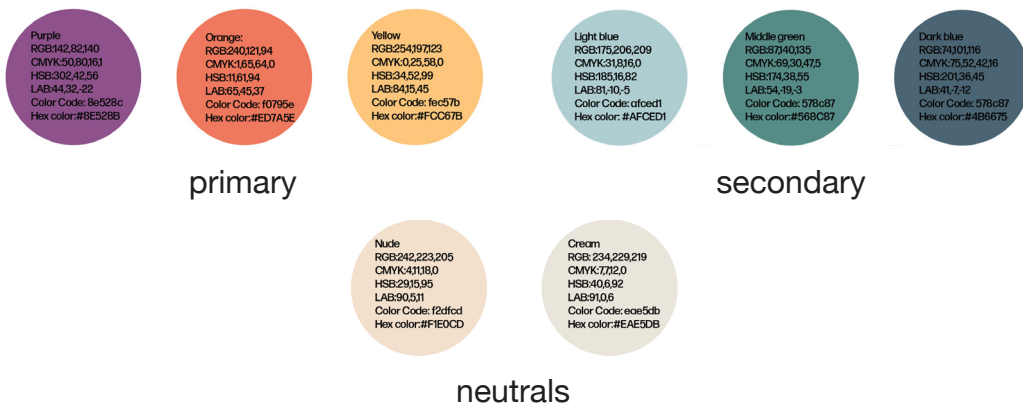

Brand Colors

Nude
RGB:242,223,205
CMYK:4,11,10,0
HSB:29,15,95
LAB:90,5,11
Color Code: f2efcd
Hex color:#F2E0CD

Cream
RGB:234,229,219
CMYK:7,7,2,0
HSB:40,6,92
LAB:91,0,6
Color Code: eae5db
Hex color:#EAE5DB